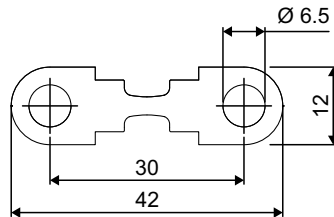

BOLT-DOWN FUSES

Предохранители с болтовым креплением

PRODUCT

FS series 32V

STRIP fuses / Ленточные предохранители

type

order number / каталожный номер

	1 pc	10 pcs	100 pcs
FS 30A	FS00.030.001	FS00.030.010	FS00.030.100
FS 40A	FS00.040.001	FS00.040.010	FS00.040.100
FS 50A	FS00.050.001	FS00.050.010	FS00.050.100
FS 60A	FS00.060.001	FS00.060.010	FS00.060.100
FS 80A	FS00.080.001	FS00.080.010	FS00.080.100
FS 110A	FS00.110.001	FS00.110.010	FS00.110.100
FS 150A	FS00.150.001	FS00.150.010	FS00.150.100
FS 175A	FS00.175.001	FS00.175.010	FS00.175.100

packing