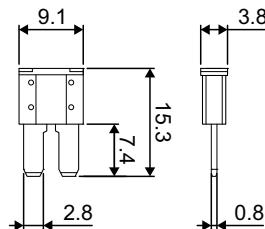

type	color	order number / каталожный номер	1 pc	10 pcs	100 pcs
FR02 5A	Brown	FR02.005.001	FR02.005.010	FR02.005.100	FR02.005.100
FR02 7,5A	Dark Red	FR02.075.001	FR02.075.010	FR02.075.100	FR02.075.100
FR02 10A	Red	FR02.010.001	FR02.010.010	FR02.010.100	FR02.010.100
FR02 15A	Blue	FR02.015.001	FR02.015.010	FR02.015.100	FR02.015.100
FR02 20A	Yellow	FR02.020.001	FR02.020.010	FR02.020.100	FR02.020.100
FR02 25A	White	FR02.025.001	FR02.025.010	FR02.025.100	FR02.025.100
FR02 30A	Green	FR02.030.001	FR02.030.010	FR02.030.100	FR02.030.100
packing					

FRL2 series 32V

LED INDICATOR GLOW MICRO2 blade fuses / Плоские предохранители MICRO2 LED