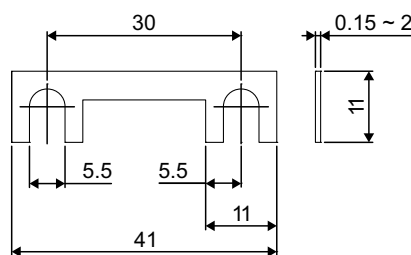

FS1 series 36V

STRIP fuses / Ленточные предохранители

1 pc

10 pcs

100 pcs

FS1 25A	FS01.025.001	FS01.025.010	FS01.025.100
FS1 30A	FS01.030.001	FS01.030.010	FS01.030.100
FS1 40A	FS01.040.001	FS01.040.010	FS01.040.100
FS1 50A	FS01.050.001	FS01.050.010	FS01.050.100
FS1 60A	FS01.060.001	FS01.060.010	FS01.060.100
FS1 70A	FS01.070.001	FS01.070.010	FS01.070.100
FS1 80A	FS01.080.001	FS01.080.010	FS01.080.100
FS1 100A	FS01.100.001	FS01.100.010	FS01.100.100
FS1 120A	FS01.120.001	FS01.120.010	FS01.120.100
FS1 125A	FS01.125.001	FS01.125.010	FS01.125.100
FS1 150A	FS01.150.001	FS01.150.010	FS01.150.100

packing