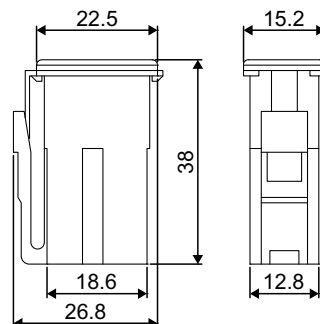

FJ09 series 32V

Cartridge fuses / Предохранители картриджного типа

type	color	order number / каталожный номер	1 pc	5 pcs	100 pcs
FJ09 45A	■	FJ09.045.001	FJ09.045.005	FJ09.045.100	
FJ09 65A	■	FJ09.065.001	FJ09.065.005	FJ09.065.100	
FJ09 75A	■	FJ09.075.001	FJ09.075.005	FJ09.075.100	
packing