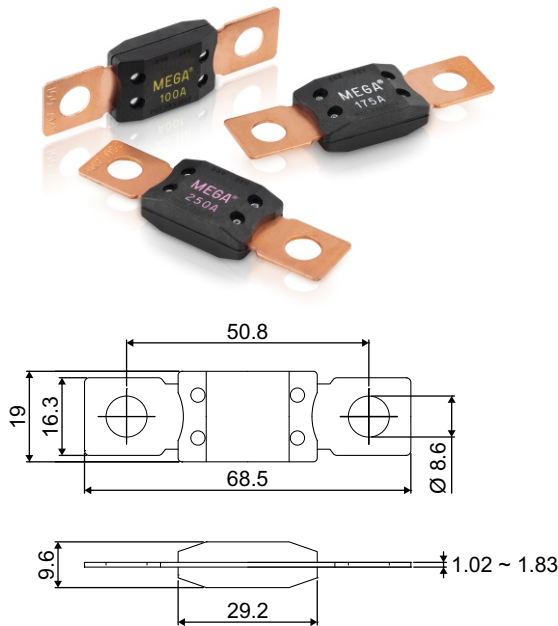

BOLT-DOWN FUSES

Предохранители с болтовым креплением

PRODUCT

FG series 32V

MEGA fuses / Предохранители MEGA

type	color	order number / каталожный номер	1 pc	10 pcs	100 pcs
FG 40A		FG00.040.001	FG00.040.010	FG00.040.100	
FG 60A		FG00.060.001	FG00.060.010	FG00.060.100	
FG 80A	■	FG00.080.001	FG00.080.010	FG00.080.100	
FG 100A	■	FG00.100.001	FG00.100.010	FG00.100.100	
FG 125A	■	FG00.125.001	FG00.125.010	FG00.125.100	
FG 150A	■	FG00.150.001	FG00.150.010	FG00.150.100	
FG 175A	□	FG00.175.001	FG00.175.010	FG00.175.100	
FG 200A	■	FG00.200.001	FG00.200.010	FG00.200.100	
FG 225A	■	FG00.225.001	FG00.225.010	FG00.225.100	
FG 250A	■	FG00.250.001	FG00.250.010	FG00.250.100	
FG 300A	■	FG00.300.001	FG00.300.010	FG00.300.100	
FG 350A	■	FG00.350.001	FG00.350.010	FG00.350.100	
FG 400A	■	FG00.400.001	FG00.400.010	FG00.400.100	
FG 450A	■	FG00.450.001	FG00.450.010	FG00.450.100	
FG 500A	■	FG00.500.001	FG00.500.010	FG00.500.100	

packing