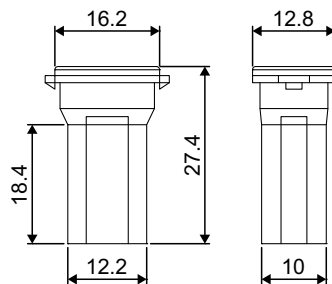

CARTRIDGE FUSES

Картриджные предохранители

PRODUCT

FJ10 series 32V

Cartridge fuses / Предохранители картриджного типа