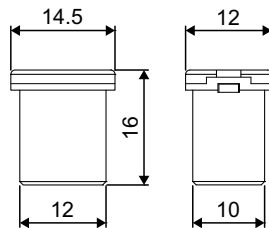

CARTRIDGE FUSES

Картриджные предохранители

PRODUCT

FJL7 series 32V

LED INDICATOR GLOW Cartridge fuses / Предохранители картриджного типа LED