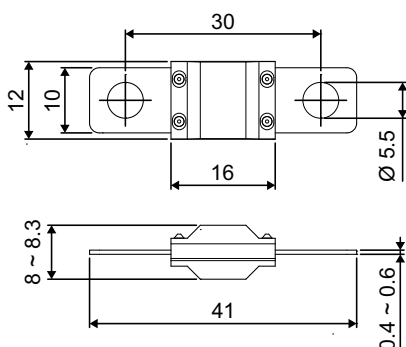

FD1 series 32V

MIDI fuses / Предохранители MIDI

		1 pc	10 pcs	100 pcs
FD1 30A		FD01.030.001	FD01.030.010	FD01.030.100
FD1 40A		FD01.040.001	FD01.040.010	FD01.040.100
FD1 50A		FD01.050.001	FD01.050.010	FD01.050.100
FD1 60A		FD01.060.001	FD01.060.010	FD01.060.100
FD1 70A		FD01.070.001	FD01.070.010	FD01.070.100
FD1 80A		FD01.080.001	FD01.080.010	FD01.080.100
FD1 100A		FD01.100.001	FD01.100.010	FD01.100.100
FD1 125A		FD01.125.001	FD01.125.010	FD01.125.100
FD1 150A		FD01.150.001	FD01.150.010	FD01.150.100
FD1 175A		FD01.175.001	FD01.175.010	FD01.175.100
FD1 200A		FD01.200.001	FD01.200.010	FD01.200.100
packing