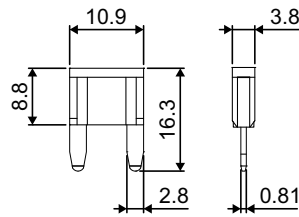

BLADE FUSES

Плоские предохранители

PRODUCT

FNL series 32V

LED INDICATOR GLOW MINI blade fuses / Плоские предохранители MINI с индикатором LED

type	color	order number / каталожный номер	1 pc	10 pcs	100 pcs
FNL 2A	Grey	FNL0.002.001	FNL0.002.010	FNL0.002.100	FNL0.002.100
FNL 3A	Purple	FNL0.003.001	FNL0.003.010	FNL0.003.100	FNL0.003.100
FNL 4A	Pink	FNL0.004.001	FNL0.004.010	FNL0.004.100	FNL0.004.100
FNL 5A	Brown	FNL0.005.001	FNL0.005.010	FNL0.005.100	FNL0.005.100
FNL 7,5A	Dark Red	FNL0.075.001	FNL0.075.010	FNL0.075.100	FNL0.075.100
FNL 10A	Red	FNL0.010.001	FNL0.010.010	FNL0.010.100	FNL0.010.100
FNL 15A	Blue	FNL0.015.001	FNL0.015.010	FNL0.015.100	FNL0.015.100
FNL 20A	Yellow	FNL0.020.001	FNL0.020.010	FNL0.020.100	FNL0.020.100
FNL 25A	White	FNL0.025.001	FNL0.025.010	FNL0.025.100	FNL0.025.100
FNL 30A	Green	FNL0.030.001	FNL0.030.010	FNL0.030.100	FNL0.030.100
packing					

FR02 series 32V

MICRO2 blade fuses / Плоские предохранители MICRO2