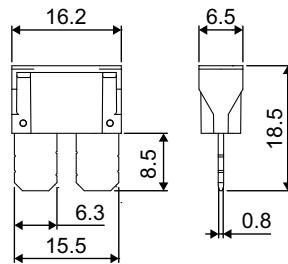

BLADE FUSES

Плоские предохранители

PRODUCT

FE series 32V

MAXI+ blade fuses / Плоские предохранители MAXI+