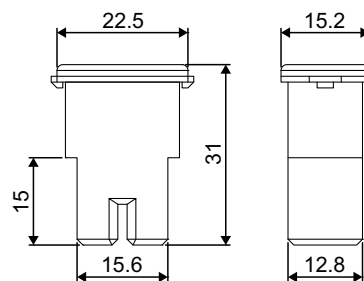

FJ08 series 32V

Cartridge fuses / Предохранители картриджного типа

type	color	order number / каталожный номер	1 pc	5 pcs	100 pcs
FJ08 20A	■	FJ08.020.001	FJ08.020.005	FJ08.020.100	
FJ08 30A	■	FJ08.030.001	FJ08.030.005	FJ08.030.100	
FJ08 40A	■	FJ08.040.001	FJ08.040.005	FJ08.040.100	
FJ08 50A	■	FJ08.050.001	FJ08.050.005	FJ08.050.100	
FJ08 60A	■	FJ08.060.001	FJ08.060.005	FJ08.060.100	
FJ08 70A	■	FJ08.070.001	FJ08.070.005	FJ08.070.100	
FJ08 80A	■	FJ08.080.001	FJ08.080.005	FJ08.080.100	
FJ08 100A	■	FJ08.100.001	FJ08.100.005	FJ08.100.100	
FJ08 120A	■	FJ08.120.001	FJ08.120.005	FJ08.120.100	
packing