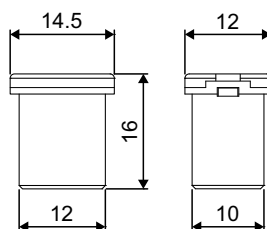

FJ17 series 32V

Cartridge fuses / Предохранители картриджного типа

		1 pc	5 pcs	100 pcs
FJ17 20A		FJ17.020.001	FJ17.020.005	FJ17.020.100
FJ17 25A		FJ17.025.001	FJ17.025.005	FJ17.025.100
FJ17 30A		FJ17.030.001	FJ17.030.005	FJ17.030.100
FJ17 40A		FJ17.040.001	FJ17.040.005	FJ17.040.100
FJ17 50A		FJ17.050.001	FJ17.050.005	FJ17.050.100
FJ17 60A		FJ17.060.001	FJ17.060.005	FJ17.060.100
packing