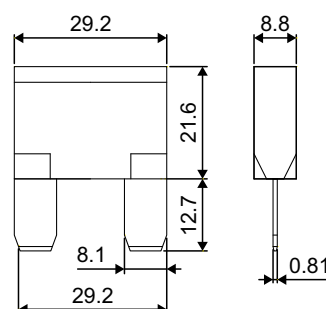

1 pc	10 pcs	100 pcs
FXL 20A		FXL0.020.001	FXL0.020.010	FXL0.020.100
FXL 30A		FXL0.030.001	FXL0.030.010	FXL0.030.100
FXL 40A		FXL0.040.001	FXL0.040.010	FXL0.040.100
FXL 50A		FXL0.050.001	FXL0.050.010	FXL0.050.100
FXL 60A		FXL0.060.001	FXL0.060.010	FXL0.060.100
FXL 70A		FXL0.070.001	FXL0.070.010	FXL0.070.100
FXL 80A		FXL0.080.001	FXL0.080.010	FXL0.080.100
FXL 100A		FXL0.100.001	FXL0.100.010	FXL0.100.100

packing