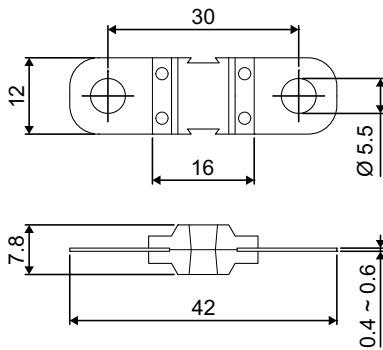

BOLT-DOWN FUSES

Предохранители с болтовым креплением

PRODUCT

FD series 32V

MIDI fuses / Предохранители MIDI

type color order number / каталожный номер

		1 pc	10 pcs	100 pcs
FD 30A		FD00.030.001	FD00.030.010	FD00.030.100
FD 40A		FD00.040.001	FD00.040.010	FD00.040.100
FD 50A		FD00.050.001	FD00.050.010	FD00.050.100
FD 60A		FD00.060.001	FD00.060.010	FD00.060.100
FD 70A		FD00.070.001	FD00.070.010	FD00.070.100
FD 80A		FD00.080.001	FD00.080.010	FD00.080.100
FD 100A		FD00.100.001	FD00.100.010	FD00.100.100
FD 125A		FD00.125.001	FD00.125.010	FD00.125.100
FD 150A		FD00.150.001	FD00.150.010	FD00.150.100
FD 200A		FD00.200.001	FD00.200.010	FD00.200.100
packing