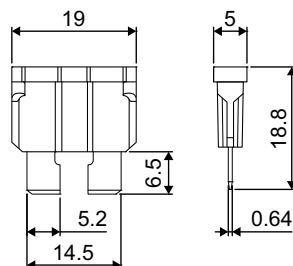

FTL series 32V

LED INDICATOR GLOW ATO blade fuses / Плоские предохранители АТО с индикатором LED

type	color	order number / каталожный номер	1 pc	10 pcs	100 pcs
FTL 3A		FTL0.003.001	FTL0.003.010	FTL0.003.100	
FTL 4A		FTL0.004.001	FTL0.004.010	FTL0.004.100	
FTL 5A		FTL0.005.001	FTL0.005.010	FTL0.005.100	
FTL 7,5A		FTL0.075.001	FTL0.075.010	FTL0.075.100	
FTL 10A		FTL0.010.001	FTL0.010.010	FTL0.010.100	
FTL 15A		FTL0.015.001	FTL0.015.010	FTL0.015.100	
FTL 20A		FTL0.020.001	FTL0.020.010	FTL0.020.100	
FTL 25A		FTL0.025.001	FTL0.025.010	FTL0.025.100	
FTL 30A		FTL0.030.001	FTL0.030.010	FTL0.030.100	
FTL 35A		FTL0.035.001	FTL0.035.010	FTL0.035.100	
FTL 40A		FTL0.040.001	FTL0.040.010	FTL0.040.100	
packing