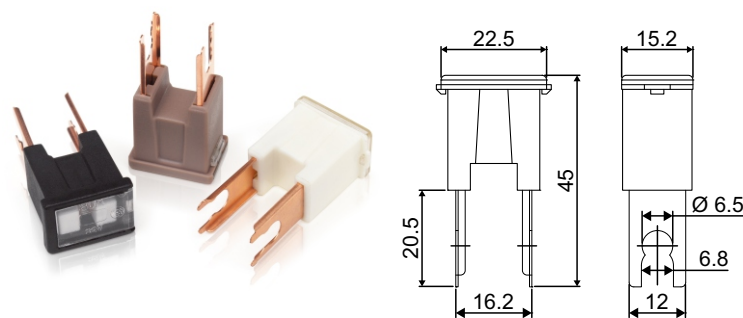

FJ15 series 32V

Cartridge fuses / Предохранители картриджного типа

type	color	order number / каталожный номер	1 pc	5 pcs	100 pcs
FJ15 20A		FJ15.020.001	FJ15.020.005	FJ15.020.100	
FJ15 30A		FJ15.030.001	FJ15.030.005	FJ15.030.100	
FJ15 40A		FJ15.040.001	FJ15.040.005	FJ15.040.100	
FJ15 50A		FJ15.050.001	FJ15.050.005	FJ15.050.100	
FJ15 60A		FJ15.060.001	FJ15.060.005	FJ15.060.100	
FJ15 70A		FJ15.070.001	FJ15.070.005	FJ15.070.100	
FJ15 80A		FJ15.080.001	FJ15.080.005	FJ15.080.100	
FJ15 100A		FJ15.100.001	FJ15.100.005	FJ15.100.100	
FJ15 120A		FJ15.120.001	FJ15.120.005	FJ15.120.100	
packing