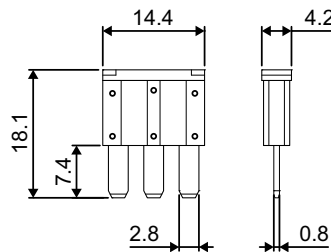

BLADE FUSES

Плоские предохранители

PRODUCT

FR03 series 32V

MICRO3 blade fuses / Плоские предохранители MICRO3

type	color	order number / каталожный номер	1 pc	10 pcs	100 pcs
FR03 5A		FR03.005.001	FR03.005.010	FR03.005.100	
FR03 7,5A		FR03.075.001	FR03.075.010	FR03.075.100	
FR03 10A		FR03.010.001	FR03.010.010	FR03.010.100	
FR03 15A		FR03.015.001	FR03.015.010	FR03.015.100	
packing