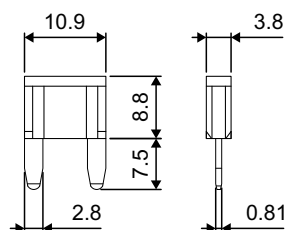

FN series 32V

MINI blade fuses / Плоские предохранители MINI

			1 pc	50 pcs	100 pcs	1000 pcs
FN 2A	■	FN00.002.001	FN00.002.050	FN00.002.100	FN00.002.01K	
FN 3A	■	FN00.003.001	FN00.003.050	FN00.003.100	FN00.003.01K	
FN 4A	■	FN00.004.001	FN00.004.050	FN00.004.100	FN00.004.01K	
FN 5A	■	FN00.005.001	FN00.005.050	FN00.005.100	FN00.005.01K	
FN 7,5A	■	FN00.075.001	FN00.075.050	FN00.075.100	FN00.075.01K	
FN 10A	■	FN00.010.001	FN00.010.050	FN00.010.100	FN00.010.01K	
FN 15A	■	FN00.015.001	FN00.015.050	FN00.015.100	FN00.015.01K	
FN 20A	■	FN00.020.001	FN00.020.050	FN00.020.100	FN00.020.01K	
FN 25A	■	FN00.025.001	FN00.025.050	FN00.025.100	FN00.025.01K	
FN 30A	■	FN00.030.001	FN00.030.050	FN00.030.100	FN00.030.01K	
packing