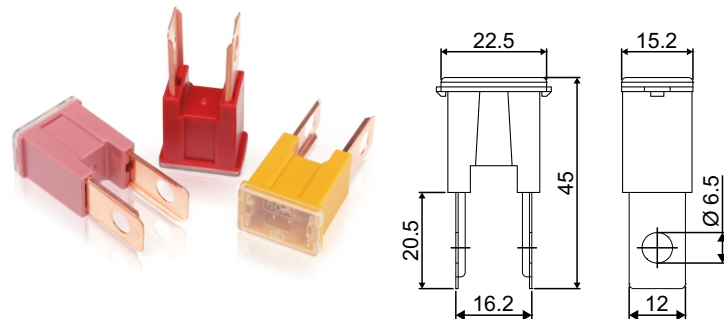

FJ14 series 32V

Cartridge fuses / Предохранители картриджного типа

type	color	order number / каталожный номер	1 pc	5 pcs	100 pcs
FJ14 20A		FJ14.020.001	FJ14.020.005	FJ14.020.100	
FJ14 30A		FJ14.030.001	FJ14.030.005	FJ14.030.100	
FJ14 40A		FJ14.040.001	FJ14.040.005	FJ14.040.100	
FJ14 50A		FJ14.050.001	FJ14.050.005	FJ14.050.100	
FJ14 60A		FJ14.060.001	FJ14.060.005	FJ14.060.100	
FJ14 70A		FJ14.070.001	FJ14.070.005	FJ14.070.100	
FJ14 80A		FJ14.080.001	FJ14.080.005	FJ14.080.100	
FJ14 100A		FJ14.100.001	FJ14.100.005	FJ14.100.100	
FJ14 120A		FJ14.120.001	FJ14.120.005	FJ14.120.100	
packing