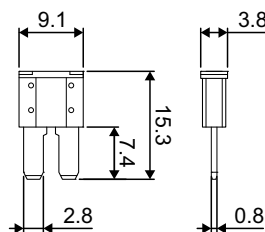

type	color	order number / каталожный номер	1 pc	10 pcs	100 pcs
FRL2 5A	Brown	FRL2.005.001	FRL2.005.010	FRL2.005.100	FRL2.005.100
FRL2 7,5A	Dark Red	FRL2.075.001	FRL2.075.010	FRL2.075.100	FRL2.075.100
FRL2 10A	Red	FRL2.010.001	FRL2.010.010	FRL2.010.100	FRL2.010.100
FRL2 15A	Blue	FRL2.015.001	FRL2.015.010	FRL2.015.100	FRL2.015.100
FRL2 20A	Yellow	FRL2.020.001	FRL2.020.010	FRL2.020.100	FRL2.020.100
FRL2 25A	White	FRL2.025.001	FRL2.025.010	FRL2.025.100	FRL2.025.100
FRL2 30A	Green	FRL2.030.001	FRL2.030.010	FRL2.030.100	FRL2.030.100
packing