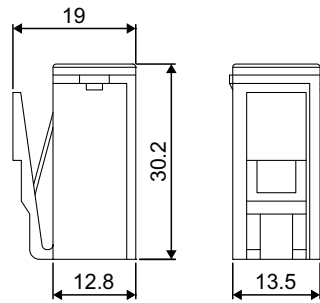

CARTRIDGE FUSES

Картриджные предохранители

PRODUCT

FJ07 series 32V

Cartridge fuses / Предохранители картриджного типа

type	color	order number / каталожный номер	1 pc	5 pcs	100 pcs
FJ07 20A	□	FJ07.020.001	FJ07.020.005	FJ07.020.100	
FJ07 25A	■	FJ07.025.001	FJ07.025.005	FJ07.025.100	
FJ07 30A	■	FJ07.030.001	FJ07.030.005	FJ07.030.100	
FJ07 40A	■	FJ07.040.001	FJ07.040.005	FJ07.040.100	
FJ07 50A	■	FJ07.050.001	FJ07.050.005	FJ07.050.100	
FJ07 60A	■	FJ07.060.001	FJ07.060.005	FJ07.060.100	
FJ07 70A	■	FJ07.070.001	FJ07.070.005	FJ07.070.100	
FJ07 80A	■	FJ07.080.001	FJ07.080.005	FJ07.080.100	
FJ07 100A	■	FJ07.100.001	FJ07.100.005	FJ07.100.100	
packing