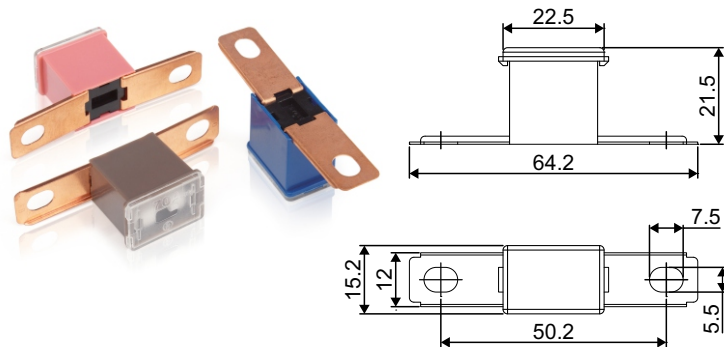

CARTRIDGE FUSES

Картриджные предохранители

PRODUCT

FJ13 series 32V

Cartridge fuses / Предохранители картриджного типа

type	color	order number / каталожный номер	1 pc	5 pcs	100 pcs
FJ13 20A		FJ13.020.001	FJ13.020.005	FJ13.020.100	
FJ13 30A		FJ13.030.001	FJ13.030.005	FJ13.030.100	
FJ13 40A		FJ13.040.001	FJ13.040.005	FJ13.040.100	
FJ13 50A		FJ13.050.001	FJ13.050.005	FJ13.050.100	
FJ13 60A		FJ13.060.001	FJ13.060.005	FJ13.060.100	
FJ13 70A		FJ13.070.001	FJ13.070.005	FJ13.070.100	
FJ13 80A		FJ13.080.001	FJ13.080.005	FJ13.080.100	
FJ13 100A		FJ13.100.001	FJ13.100.005	FJ13.100.100	
FJ13 120A		FJ13.120.001	FJ13.120.005	FJ13.120.100	
FJ13 140A		FJ13.140.001	FJ13.140.005	FJ13.140.100	
packing