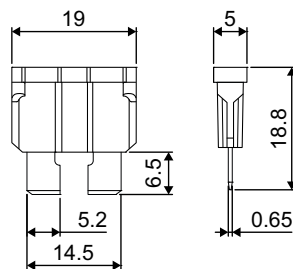

FT series 32V

ATO blade fuses / Плоские предохранители АТО

type	color	order number / каталожный номер	1 pc	50 pcs	2000 pcs
FT 1A		FT00.001.001	FT00.001.050	FT00.001.02K	
FT 2A		FT00.002.001	FT00.002.050	FT00.002.02K	
FT 3A		FT00.003.001	FT00.003.050	FT00.003.02K	
FT 4A		FT00.004.001	FT00.004.050	FT00.004.02K	
FT 5A		FT00.005.001	FT00.005.050	FT00.005.02K	
FT 7,5A		FT00.075.001	FT00.075.050	FT00.075.02K	
FT 10A		FT00.010.001	FT00.010.050	FT00.010.02K	
FT 15A		FT00.015.001	FT00.015.050	FT00.015.02K	
FT 20A		FT00.020.001	FT00.020.050	FT00.020.02K	
FT 25A		FT00.025.001	FT00.025.050	FT00.025.02K	
FT 30A		FT00.030.001	FT00.030.050	FT00.030.02K	
FT 35A		FT00.035.001	FT00.035.050	FT00.035.02K	
FT 40A		FT00.040.001	FT00.040.050	FT00.040.02K	
packing