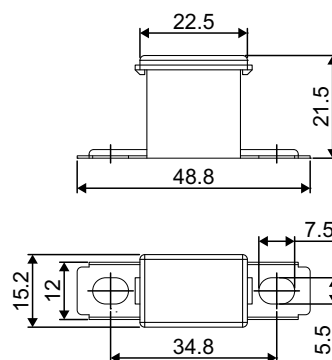

1 pc	5 pcs	100 pcs
FJ12 20A		FJ12.020.001	FJ12.020.005	FJ12.020.100
FJ12 30A		FJ12.030.001	FJ12.030.005	FJ12.030.100
FJ12 40A		FJ12.040.001	FJ12.040.005	FJ12.040.100
FJ12 50A		FJ12.050.001	FJ12.050.005	FJ12.050.100
FJ12 60A		FJ12.060.001	FJ12.060.005	FJ12.060.100
FJ12 70A		FJ12.070.001	FJ12.070.005	FJ12.070.100
FJ12 80A		FJ12.080.001	FJ12.080.005	FJ12.080.100
FJ12 100A		FJ12.100.001	FJ12.100.005	FJ12.100.100
FJ12 120A		FJ12.120.001	FJ12.120.005	FJ12.120.100
FJ12 140A		FJ12.140.001	FJ12.140.005	FJ12.140.100
packing