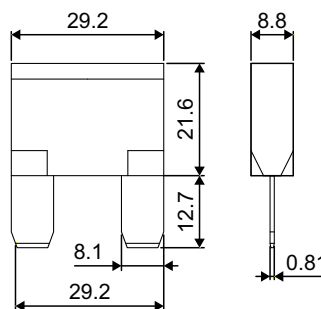

type color order number / каталожный номер

		1 pc	10 pcs	50 pcs	1000 pcs
FE 20A		FE00.020.001	FE00.020.010	FE00.020.050	FE00.020.01K
FE 25A		FE00.025.001	FE00.025.010	FE00.025.050	FE00.025.01K
FE 30A		FE00.030.001	FE00.030.010	FE00.030.050	FE00.030.01K
FE 35A		FE00.035.001	FE00.035.010	FE00.035.050	FE00.035.01K
FE 40A		FE00.040.001	FE00.040.010	FE00.040.050	FE00.040.01K
FE 50A		FE00.050.001	FE00.050.010	FE00.050.050	FE00.050.01K
FE 60A		FE00.060.001	FE00.060.010	FE00.060.050	FE00.060.01K

packing

FX series 32V

MAXI blade fuses / Плоские предохранители MAXI

		1 pc	10 pcs	100 pcs
FX 20A		FX00.020.001	FX00.020.010	FX00.020.100
FX 25A		FX00.025.001	FX00.025.010	FX00.025.100
FX 30A		FX00.030.001	FX00.030.010	FX00.030.100
FX 35A		FX00.035.001	FX00.035.010	FX00.035.100
FX 40A		FX00.040.001	FX00.040.010	FX00.040.100
FX 50A		FX00.050.001	FX00.050.010	FX00.050.100
FX 60A		FX00.060.001	FX00.060.010	FX00.060.100
FX 70A		FX00.070.001	FX00.070.010	FX00.070.100
FX 80A		FX00.080.001	FX00.080.010	FX00.080.100
FX 100A		FX00.100.001	FX00.100.010	FX00.100.100

packing

FXL series 32V

LED INDICATOR GLOW MAXI blade fuses / Плоские предохранители MAXI с индикатором LED