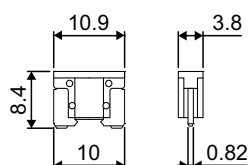

BLADE FUSES

Плоские предохранители

PRODUCT

type color order number / каталожный номер

FL series 58V

Low profile MINI blade fuses / Плоские предохранители Low Profile MINI

			1 pc	10 pcs	50 pcs	1000 pcs
FL 2A	■	FL00.002.001	FL00.002.010	FL00.002.050	FL00.002.01K	
FL 5A	■	FL00.005.001	FL00.005.010	FL00.005.050	FL00.005.01K	
FL 7,5A	■	FL00.075.001	FL00.075.010	FL00.075.050	FL00.075.01K	
FL 10A	■	FL00.010.001	FL00.010.010	FL00.010.050	FL00.010.01K	
FL 15A	■	FL00.015.001	FL00.015.010	FL00.015.050	FL00.015.01K	
FL 20A	■	FL00.020.001	FL00.020.010	FL00.020.050	FL00.020.01K	
FL 25A	■	FL00.025.001	FL00.025.010	FL00.025.050	FL00.025.01K	
FL 30A	■	FL00.030.001	FL00.030.010	FL00.030.050	FL00.030.01K	
packing