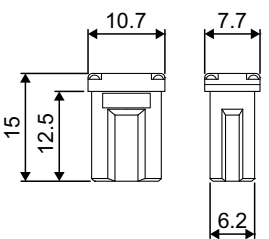

1 pc	5 pcs	100 pcs
FJ19 15A		FJ19.015.001	FJ19.015.005	FJ19.015.100
FJ19 20A		FJ19.020.001	FJ19.020.005	FJ19.020.100
FJ19 25A		FJ19.025.001	FJ19.025.005	FJ19.025.100
FJ19 30A		FJ19.030.001	FJ19.030.005	FJ19.030.100
FJ19 40A		FJ19.040.001	FJ19.040.005	FJ19.040.100
packing