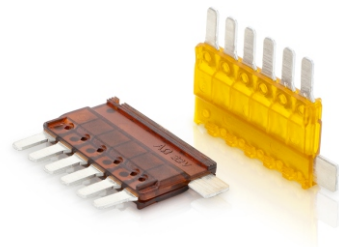

packing

FXL series 32V

LED INDICATOR GLOW MAXI blade fuses / Плоские предохранители MAXI с индикатором LED

		1 pc	10 pcs	100 pcs
FXL 20A		FXL0.020.001	FXL0.020.010	FXL0.020.100
FXL 30A		FXL0.030.001	FXL0.030.010	FXL0.030.100
FXL 40A		FXL0.040.001	FXL0.040.010	FXL0.040.100
FXL 50A		FXL0.050.001	FXL0.050.010	FXL0.050.100
FXL 60A		FXL0.060.001	FXL0.060.010	FXL0.060.100
FXL 70A		FXL0.070.001	FXL0.070.010	FXL0.070.100
FXL 80A		FXL0.080.001	FXL0.080.010	FXL0.080.100
FXL 100A		FXL0.100.001	FXL0.100.010	FXL0.100.100

packing

BLADE FUSES

Плоские предохранители

PRODUCT

FU series 32V

Multi blade fuses / Плоские предохранители мульти

type color order number / каталожный номер

		1 pc	10 pcs	100 pcs
FU 5A		FU00.005.001	FU00.005.010	FU00.005.100
FU 7,5A		FU00.075.001	FU00.075.010	FU00.075.100
packing				

BOLT-DOWN FUSES

Предохранители с болтовым креплением

PRODUCT

FD series 32V

MIDI fuses / Предохранители MIDI

type color order number / каталожный номер

		1 pc	10 pcs	100 pcs
FD 30A		FD00.030.001	FD00.030.010	FD00.030.100
FD 40A		FD00.040.001	FD00.040.010	FD00.040.100
FD 50A		FD00.050.001	FD00.050.010	FD00.050.100
FD 60A		FD00.060.001	FD00.060.010	FD00.060.100
FD 70A		FD00.070.001	FD00.070.010	FD00.070.100
FD 80A		FD00.080.001	FD00.080.010	FD00.080.100
FD 100A		FD00.100.001	FD00.100.010	FD00.100.100
FD 125A		FD00.125.001	FD00.125.010	FD00.125.100
FD 150A		FD00.150.001	FD00.150.010	FD00.150.100
FD 200A		FD00.200.001	FD00.200.010	FD00.200.100
packing				