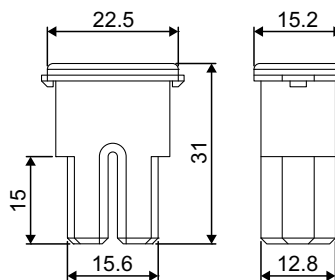

type color order number / каталожный номер

		1 pc	5 pcs	100 pcs
FJ10 20A		FJ10.020.001	FJ10.020.005	FJ10.020.100
FJ10 30A		FJ10.030.001	FJ10.030.005	FJ10.030.100
FJ10 40A		FJ10.040.001	FJ10.040.005	FJ10.040.100
FJ10 50A		FJ10.050.001	FJ10.050.005	FJ10.050.100
FJ10 60A		FJ10.060.001	FJ10.060.005	FJ10.060.100
FJ10 70A		FJ10.070.001	FJ10.070.005	FJ10.070.100
FJ10 80A		FJ10.080.001	FJ10.080.005	FJ10.080.100
FJ10 100A		FJ10.100.001	FJ10.100.005	FJ10.100.100
packing				

FJ11 series 32V

Cartridge fuses / Предохранители картриджного типа

		1 pc	5 pcs	100 pcs
FJ11 20A		FJ11.020.001	FJ11.020.005	FJ11.020.100
FJ11 30A		FJ11.030.001	FJ11.030.005	FJ11.030.100
FJ11 40A		FJ11.040.001	FJ11.040.005	FJ11.040.100
FJ11 50A		FJ11.050.001	FJ11.050.005	FJ11.050.100
FJ11 60A		FJ11.060.001	FJ11.060.005	FJ11.060.100
FJ11 70A		FJ11.070.001	FJ11.070.005	FJ11.070.100
FJ11 80A		FJ11.080.001	FJ11.080.005	FJ11.080.100
FJ11 100A		FJ11.100.001	FJ11.100.005	FJ11.100.100
FJ11 120A		FJ11.120.001	FJ11.120.005	FJ11.120.100
packing				

FJ12 series 32V

Cartridge fuses / Предохранители картриджного типа