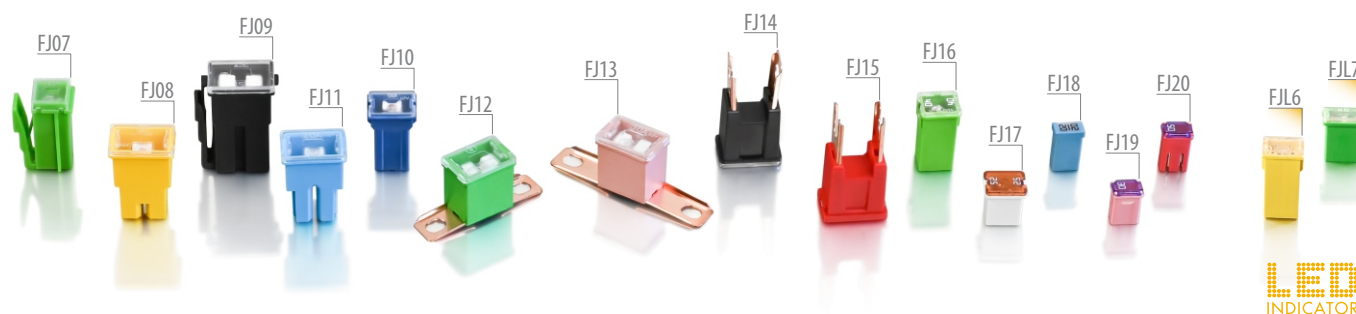

BOLT-DOWN FUSES

description, parameters / информация, характеристики

Type	Series	Range	Number of ratings	Voltage
FD	MIDI	30A - 200A	10	32V
FD1	MIDI (black)	30A - 200A	11	32V
FG	MEGA (black)	40A - 500A	15	32V
FG1	MEGA	100A - 500A	10	32V
FS	STRIP	30A - 175A	8	32V
FS1	STRIP	25A - 150A	11	36V
FS1H	STRIP (housing)	30A - 150A	10	36V
FS2	STRIP	35A - 500A	22	48V
FS2H	STRIP (housing)	35A - 500A	22	48V

SELECTION CHARTS

Таблица выбора

CARTRIDGE FUSES

description, parameters / информация, характеристики

Type	Connector	Range	Number of ratings	Voltage
FJ07	Female terminal	20A - 100A	9	32V
FJ08	Female terminal	20A - 120A	9	32V
FJ09	Female terminal	45A - 75A	3	32V
FJ10	Female terminal	20A - 100A	8	32V
FJ11	Female terminal	20A - 120A	9	32V
FJ12	Bent male terminal	20A - 140A	10	32V
FJ13	Bent male terminal	20A - 140A	10	32V
FJ14	Straight male terminal	20A - 120A	9	32V
FJ15	Straight male terminal	20A - 120A	9	32V
FJ16	Female terminal	20A - 80A	8	32V
FJL6	GLOW, Female terminal	20A - 60A	5	32V
FJ17	Female terminal	20A - 60A	6	32V
FJL7	GLOW, Female terminal	20A - 60A	5	32V
FJ18	Female terminal	15A - 40A	5	32V
FJ19	Female terminal	15A - 40A	5	32V
FJ20	Female terminal	15A - 60A	7	32V