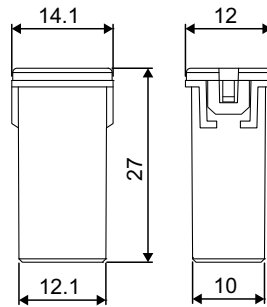

CARTRIDGE FUSES

Картриджные предохранители

PRODUCT

FJ16 series 32V

Cartridge fuses / Предохранители картриджного типа

type color order number / каталожный номер

		1 pc	5 pcs	100 pcs
FJ16 20A		FJ16.020.001	FJ16.020.005	FJ16.020.100
FJ16 25A		FJ16.025.001	FJ16.025.005	FJ16.025.100
FJ16 30A		FJ16.030.001	FJ16.030.005	FJ16.030.100
FJ16 40A		FJ16.040.001	FJ16.040.005	FJ16.040.100
FJ16 50A		FJ16.050.001	FJ16.050.005	FJ16.050.100
FJ16 60A		FJ16.060.001	FJ16.060.005	FJ16.060.100
FJ16 70A		FJ16.070.001	FJ16.070.005	FJ16.070.100
FJ16 80A		FJ16.080.001	FJ16.080.005	FJ16.080.100
packing