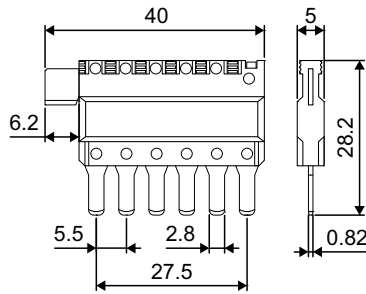

BLADE FUSES

Плоские предохранители

PRODUCT

FU series 32V

Multi blade fuses / Плоские предохранители мульти

type color order number / каталожный номер

		1 pc	10 pcs	100 pcs
FU 5A		FU00.005.001	FU00.005.010	FU00.005.100
FU 7,5A		FU00.075.001	FU00.075.010	FU00.075.100
packing