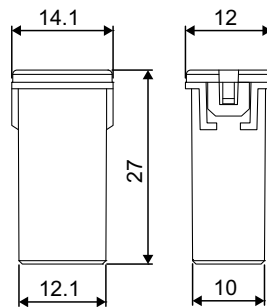

FJL6 series 32V

LED INDICATOR GLOW Cartridge fuses / Предохранители картриджного типа LED

		1 pc	5 pcs	100 pcs
FJL6 20A		FJL6.020.001	FJL6.020.005	FJL6.020.100
FJL6 30A		FJL6.030.001	FJL6.030.005	FJL6.030.100
FJL6 40A		FJL6.040.001	FJL6.040.005	FJL6.040.100
FJL6 50A		FJL6.050.001	FJL6.050.005	FJL6.050.100
FJL6 60A		FJL6.060.001	FJL6.060.005	FJL6.060.100
packing